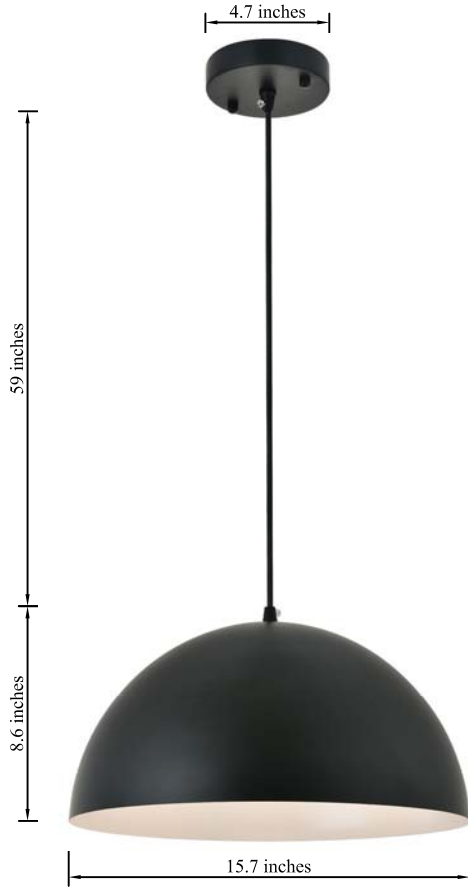

PRODUCT SPECIFICATION SHEET

FORTE COLLECTION

FORTE 1-Light Black Pendant

Black
Item No:LD4025D16BK

Dimensions

Canopy Size(in)	4.7"*H1"
Chain/Rod Length	59"
Length	N/A
Width	15.7"
Height	8.6"
Maximum Height	69"

Specifications

Finish	4 Finishes
Material	Metal
Glass Color	N/A
Type	Pendant
Hanging Device	Cord
Voltage	110-125V
Dimmable	No
Warranty	1 Year Limited
Shipment Type	Small Parcel

Bulb / Socket

Socket Type	E26
Number of Lights	1
Wattage/Bulb	40W
Included	No

Installation

Indoor/Outdoor	Indoor
Dry/Wet/Damp	Dry
Weight	3.3 LBS
Wire Length	59"
Safety Rating	ETL Listed

White
Item No:LD4025D16WH

Burnished Nickel
Item No:LD4025D16BN

Satin Gold
Item No:LD4025D16SG

Available Finishes